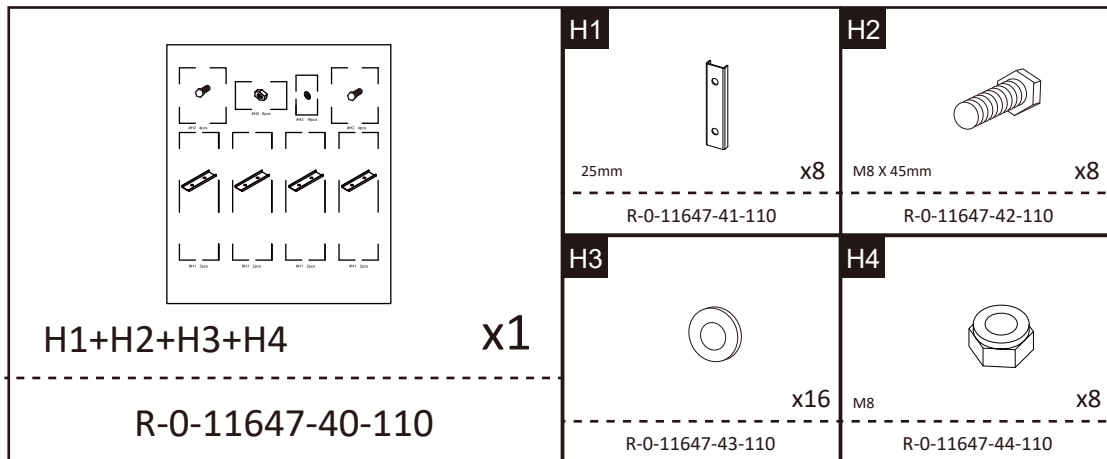

JOOLA®

Art. 11647 JOOLA TT-TABLE OUTDOOR J100A GREY

Art. 11657 JOOLA TT-TABLE NOVA 100A

FIG.1

FIG.2

x 2 !!

FIG.3

FIG.4